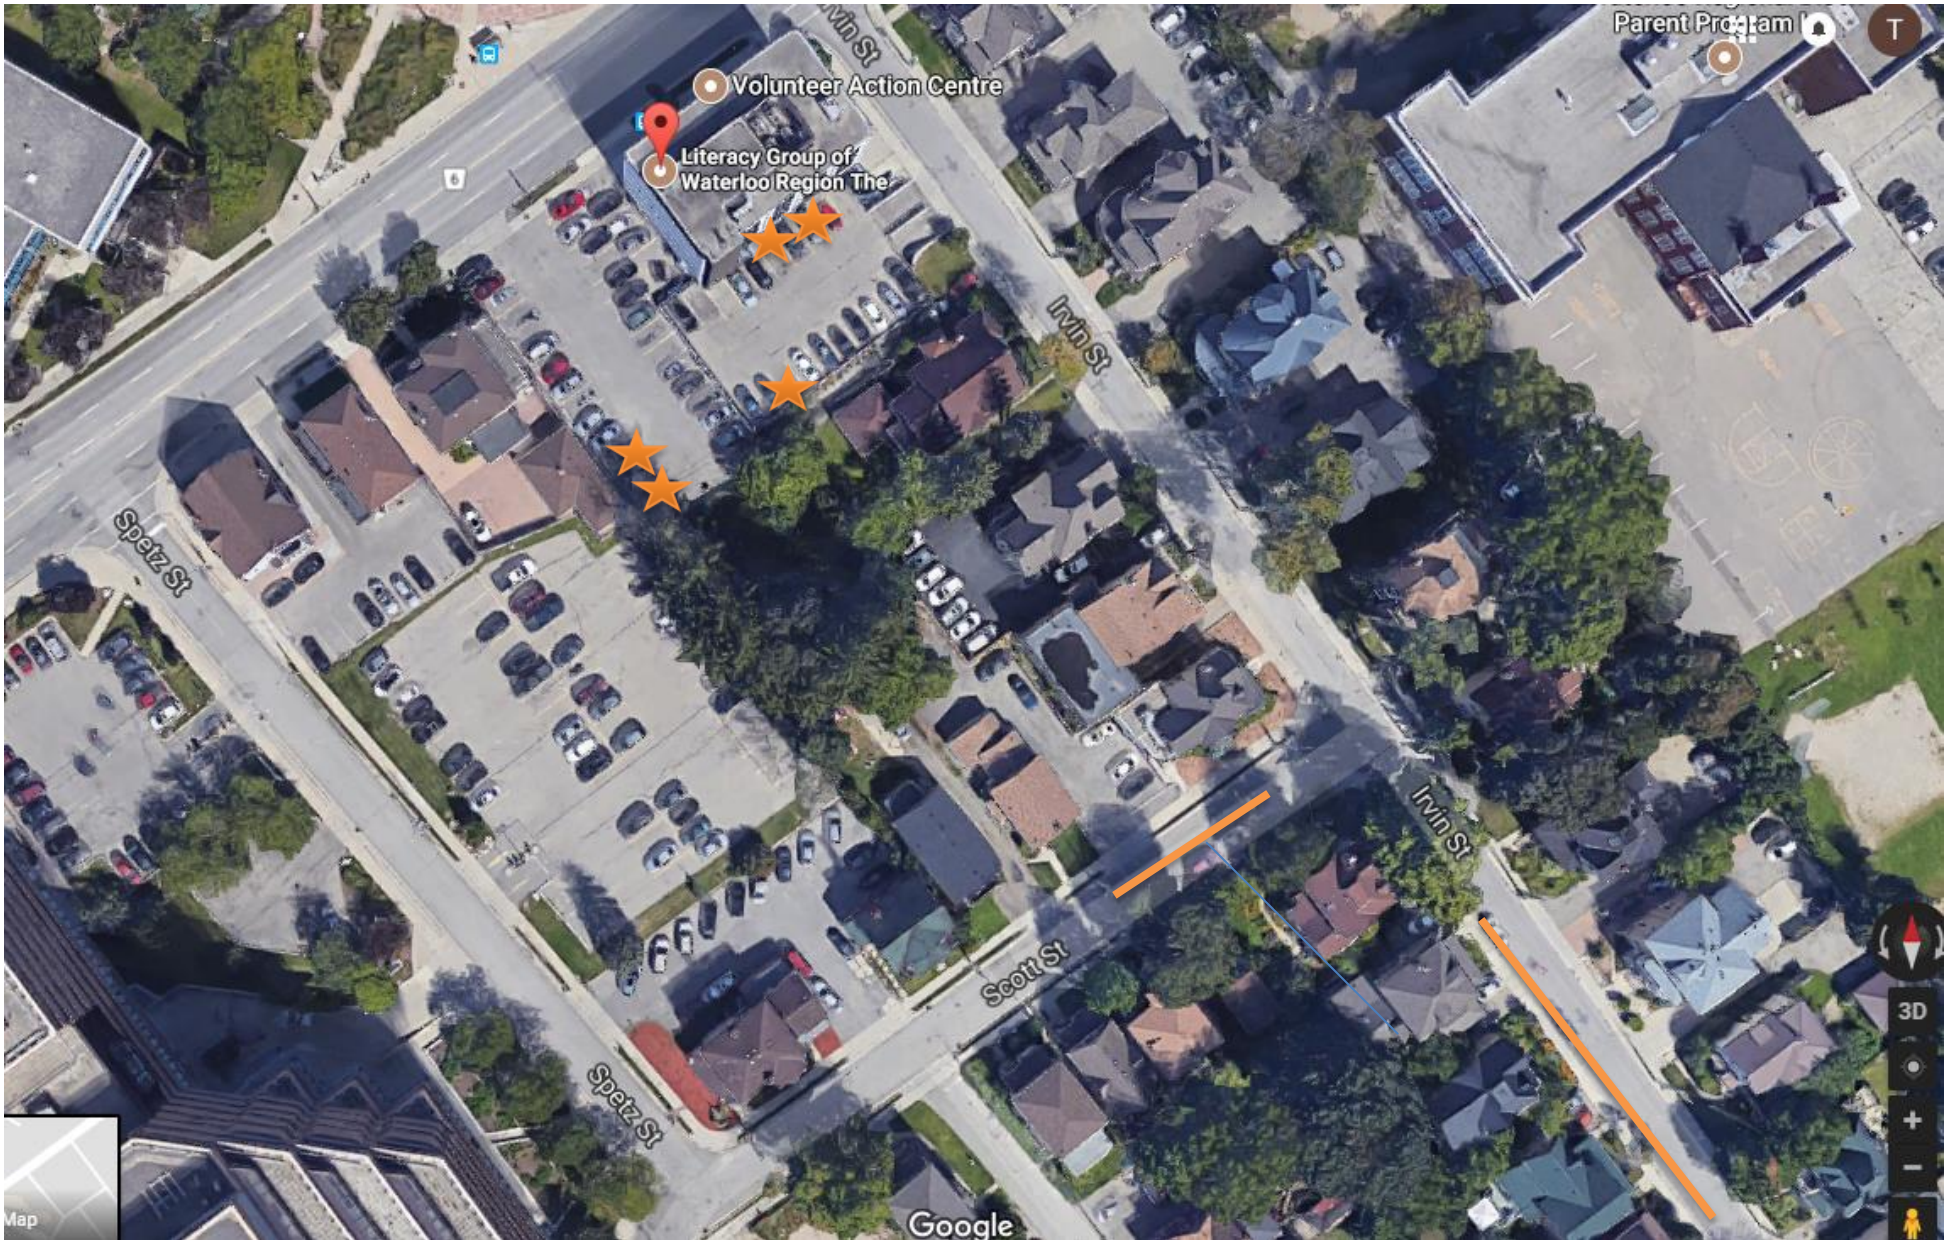

- First 1/2 hour: \$1.05
- Next 1/2 hour: \$1.05
- Each additional 1/2 hour: \$1.65
- Daily maximum: \$14.50
- Theatre rate: \$7.50 (except matinee)
- Open from 6:00 am to 10:00 pm.

Surface Parking

Pay & Display Parking in the lot next to the library.

More surface parking across from the Margaret St. entrance of Centre in the Square.

Hourly rate: \$2.25

Daily maximum: \$10.75

Street Parking (See yellow lines on map)

There are some spots on Irvin and Scott Streets. They are 1 or 2 hour parking spots. Check the parking signs on the street for details.