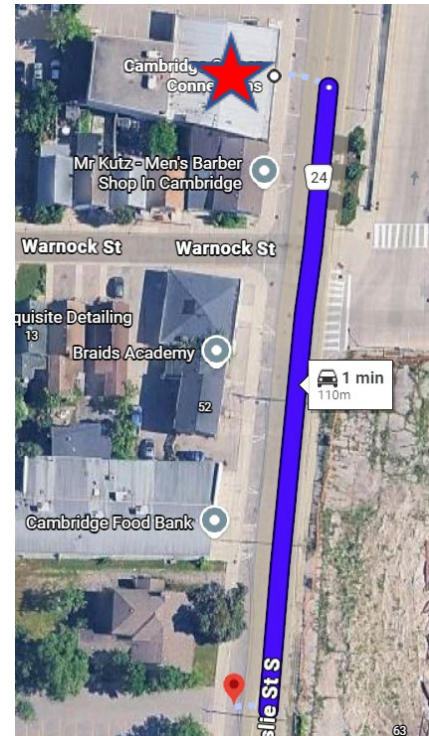

# Parking

TLG provides free bus tickets. However, if you plan to drive to our Cambridge location, free parking is available at the main site opposite the bus station terminal. If this lot is full, the following nearby parking options are also available.

## Ainslie Parking Lot (1-minute drive. 2-minute walk)

60 Ainslie St S. Cambridge, ON N1R 3K3, CA

- 12 Hours Free
- Mon-Thu- 6am-2:30am
- Fri-Sun - 24 Hours
- Handicap Spaces. Lighting. Unattended

## 2 Hour Parking

Ainslie St. Parking

- Free
- No parking is permitted from 2:30 a.m. to 6 a.m.